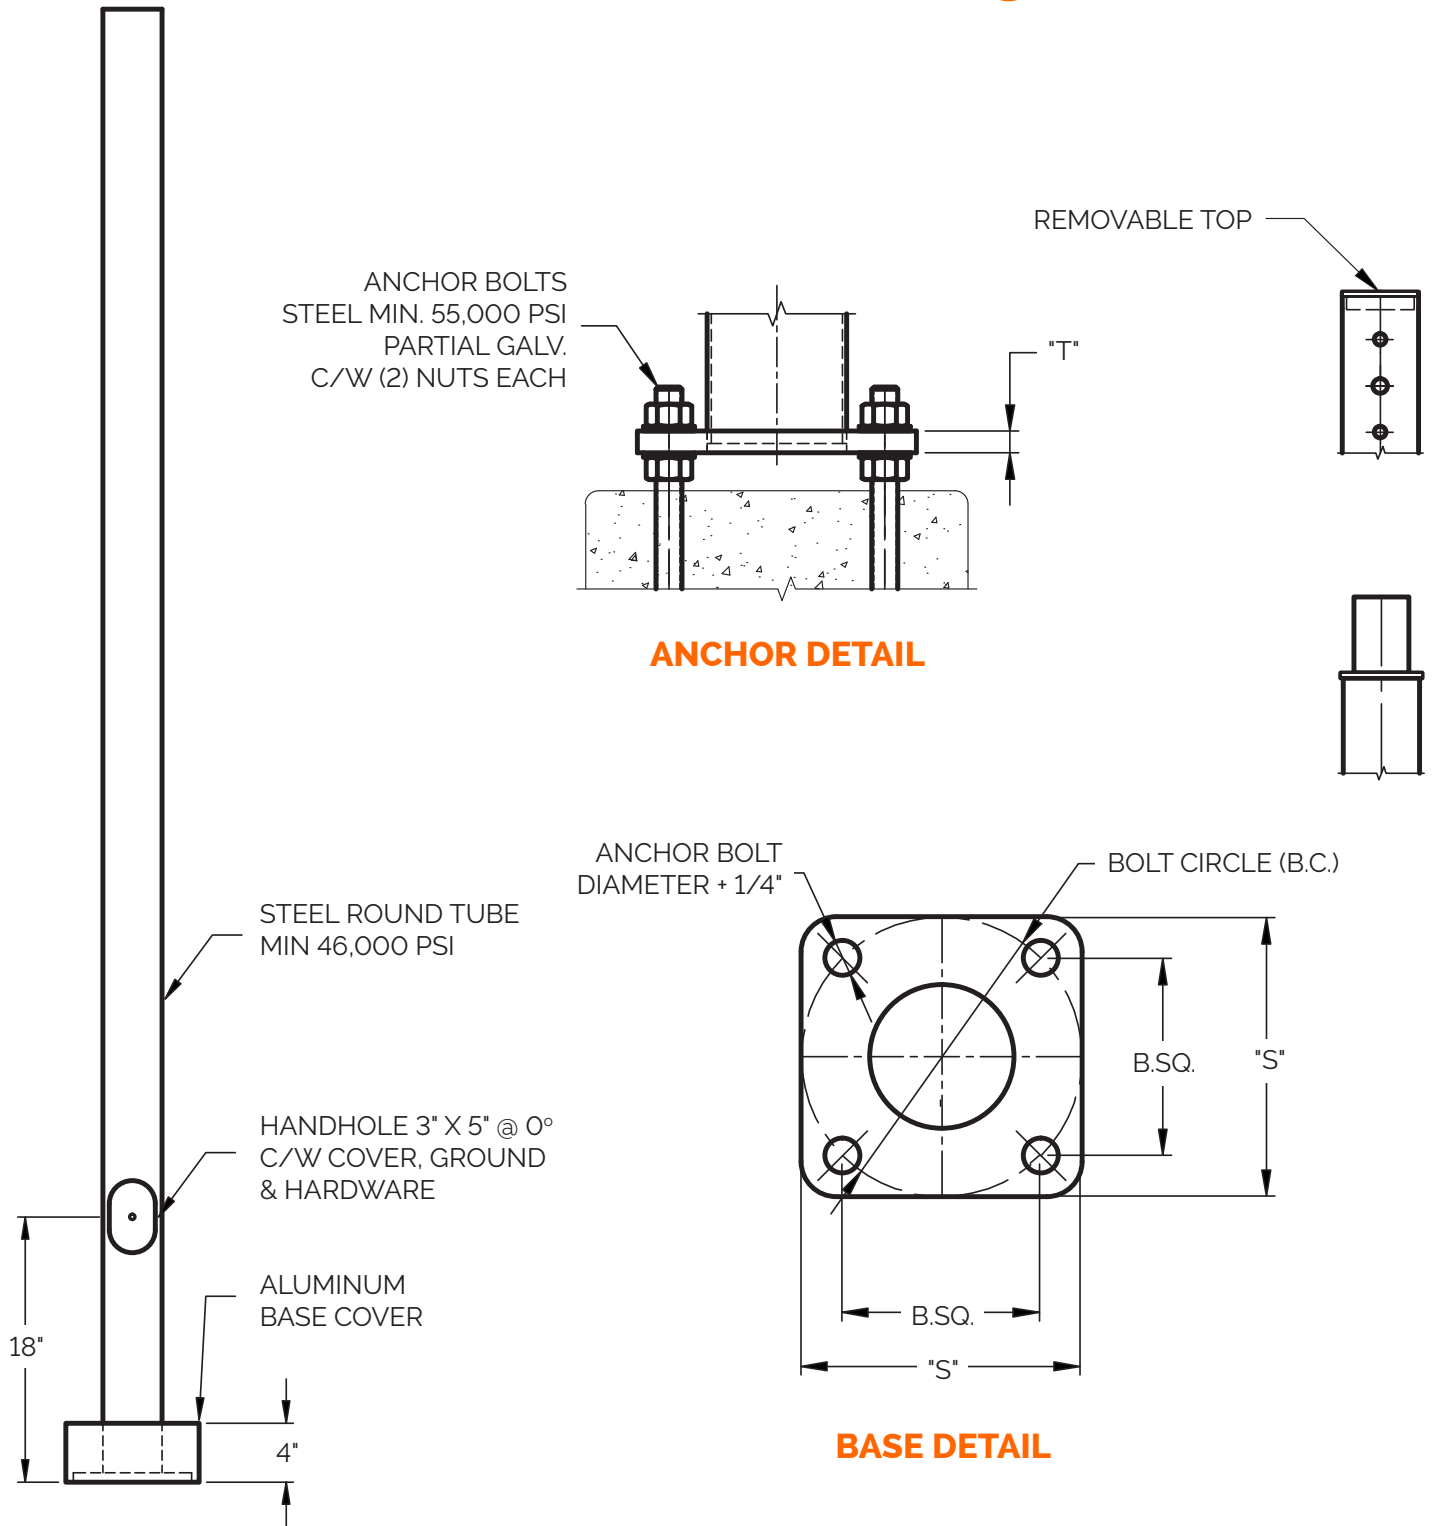

Round Straight Steel Pole

Round Straight Steel Pole

CATALOGUE #		FIXTURE INFO
PROJECT NAME		
CITY		
PREPARED BY	DATE	
COMMENTS		
		QUANTITY
		EPA (sq.ft.)
		WEIGHT (lbs)

Catalogue #	Pole Size (in)	Pole Height (ft)	Pole Weight (lbs)	Pole Type	B.C. (B.SQ.)	Base SQ. (S x T)	Anchor Bolt Size	Maximum EPA (sq.ft.)			
								80MPH	90MPH	100MPH	110MPH
RSS410LD	4	10	67	LD	8" (5.62")	8" x 3/4"	3/4" x 24"	18.0	14.0	11.0	9.0
RSS416LD	4	16	98	LD	8" (5.62")	8" x 3/4"	3/4" x 24"	10.0	7.5	5.5	4.5
RSS516LD	5	16	137	LD	11" (7.75")	12" x 1"	1" x 36"	17.0	13.0	10.5	8.5
RSS516MD	5	16	187	MD	11" (7.75")	12" x 1"	1" x 36"	26.0	20.0	16.0	13.5
RSS420LD	4	20	119	LD	8" (5.62")	8" x 3/4"	3/4" x 24"	7.0	5.0	3.5	2.5
RSS420MD	4	20	168	MD	8" (5.62")	8" x 3/4"	3/4" x 24"	11.5	8.5	6.5	5.0
RSS520LD	5	20	163	LD	11" (7.75")	12" x 1"	1" x 36"	12.0	8.5	7.0	5.5
RSS520MD	5	20	226	MD	11" (7.75")	12" x 1"	1" x 36"	19.0	14.5	11.5	9.5
RSS520HD	5	20	286	HD	11" (7.75")	12" x 1"	1" x 36"	25.5	19.5	15.5	13.0
RSS424MD	4	24	199	MD	8" (5.62")	8" x 3/4"	3/4" x 24"	8.0	5.5	4.0	2.8
RSS524MD	5	24	264	MD	11" (7.75")	12" x 1"	1" x 36"	14.0	10.0	8.0	6.5
RSS524HD	5	24	337	HD	11" (7.75")	12" x 1"	1" x 36"	19.5	14.5	11.5	9.5
RSS530MD	5	30	322	MD	11" (7.75")	12" x 1"	1" x 36"	8.5	5.5	4.0	3.0
RSS530HD	5	30	413	HD	11" (7.75")	12" x 1"	1" x 36"	12.5	9.0	7.0	5.5

Pole Type: LD = 0.125", MD = 0.188", HD = 0.250"

Sample Catalogue #: RSS520MD-ST1-GALVPC-BLK-HHSS-BA1

Note 1: Please provide fixture cutsheet.

Note 2: Please provide basket weight, arm length and mounting height.