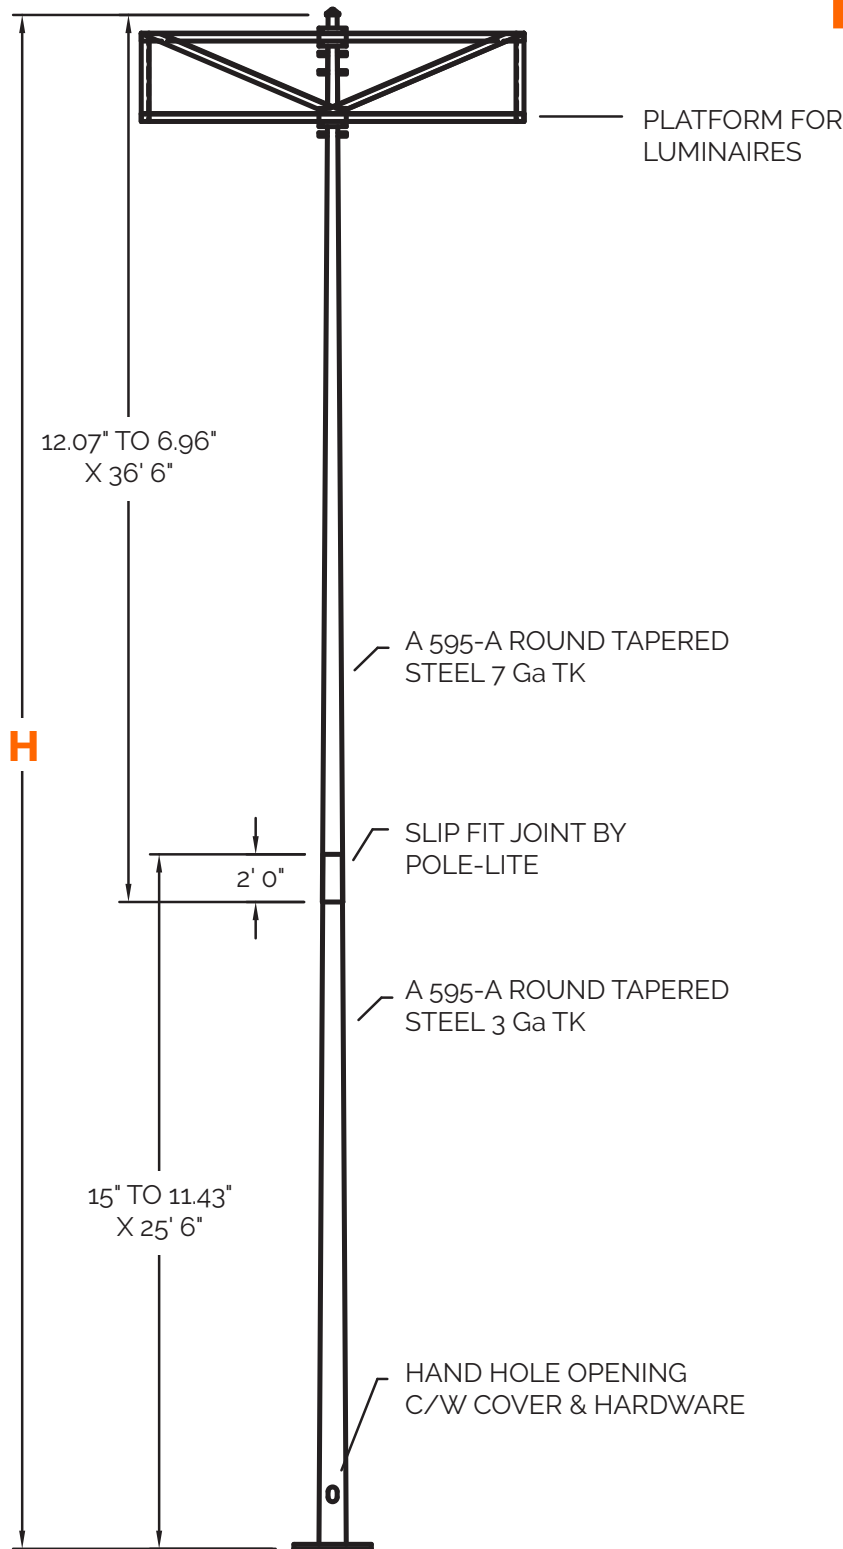

Platform Style (PL)

Anchor Base Detail