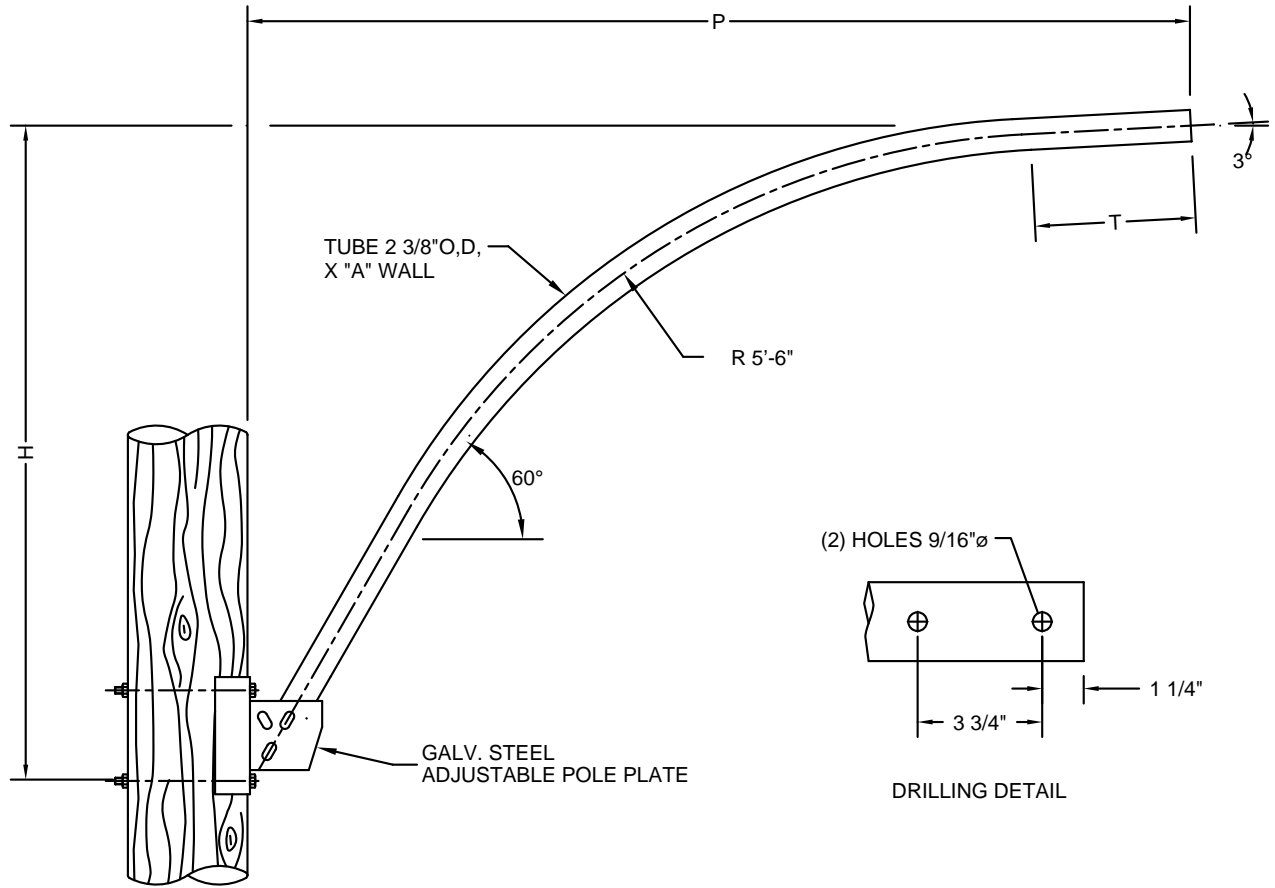

# Wooden Pole Bracket Upsweep (ALWPB)

MODEL	MATERIAL	P	H	T	A
ALWPB841806	ALUMINUM	6'-0"	3'-0"	11"	0.154"
ALWPB841808	ALUMINUM	8'-0"	5'-0"	22"	0.154"
SWPB841806	GALVD. STEEL	6'-0"	3'-0"	11"	0.120"
SWPB841808	GALVD. STEEL	8'-0"	5'-0"	22"	0.120"